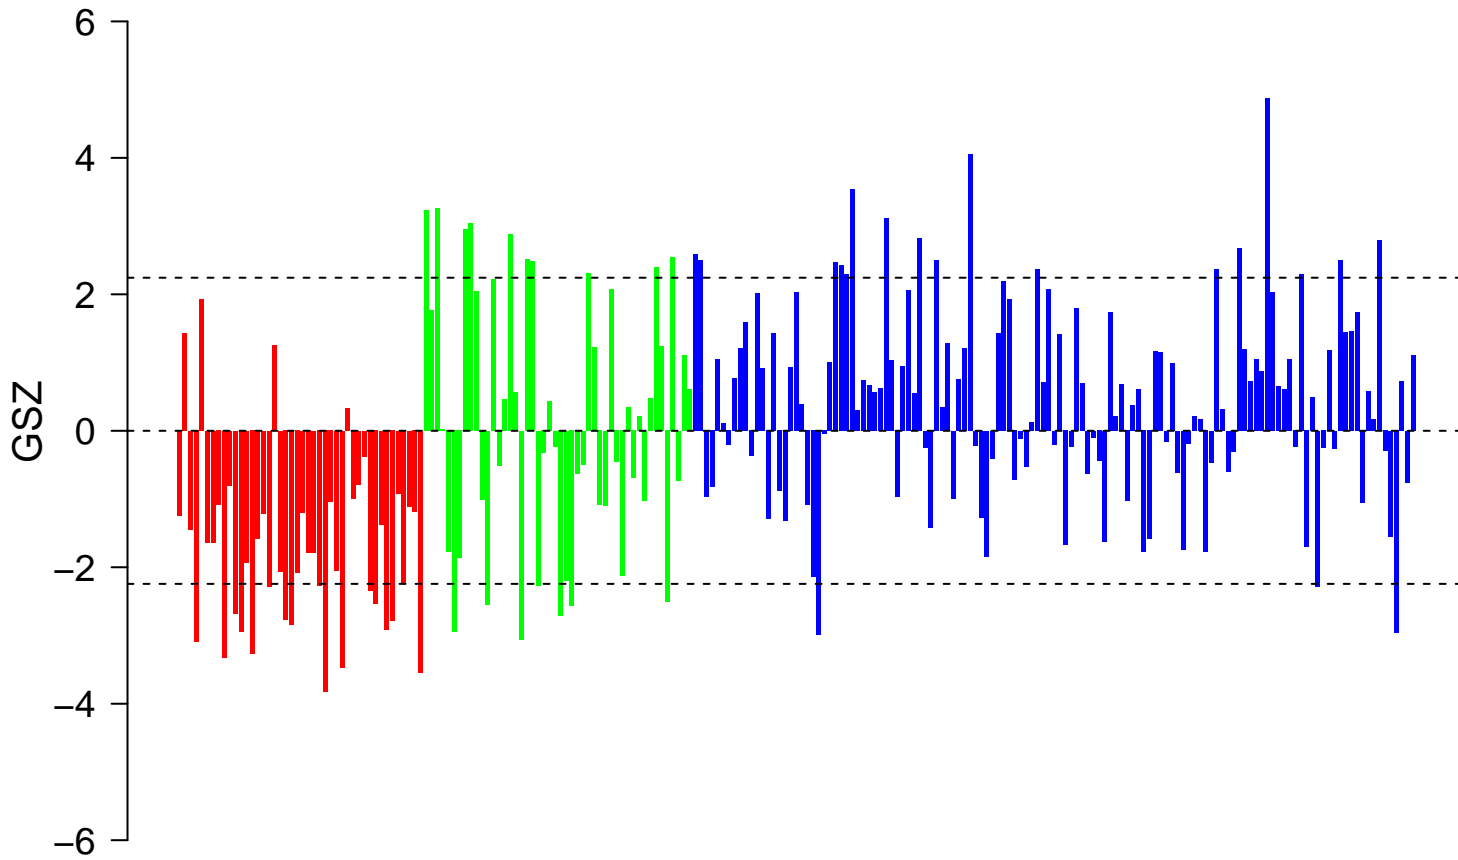

KIM_MYC_AMPLIFICATION_TARGETS_DN

■ on
■ -
□ off

KIM_MYC_AMPLIFICATION_TARGETS_DN